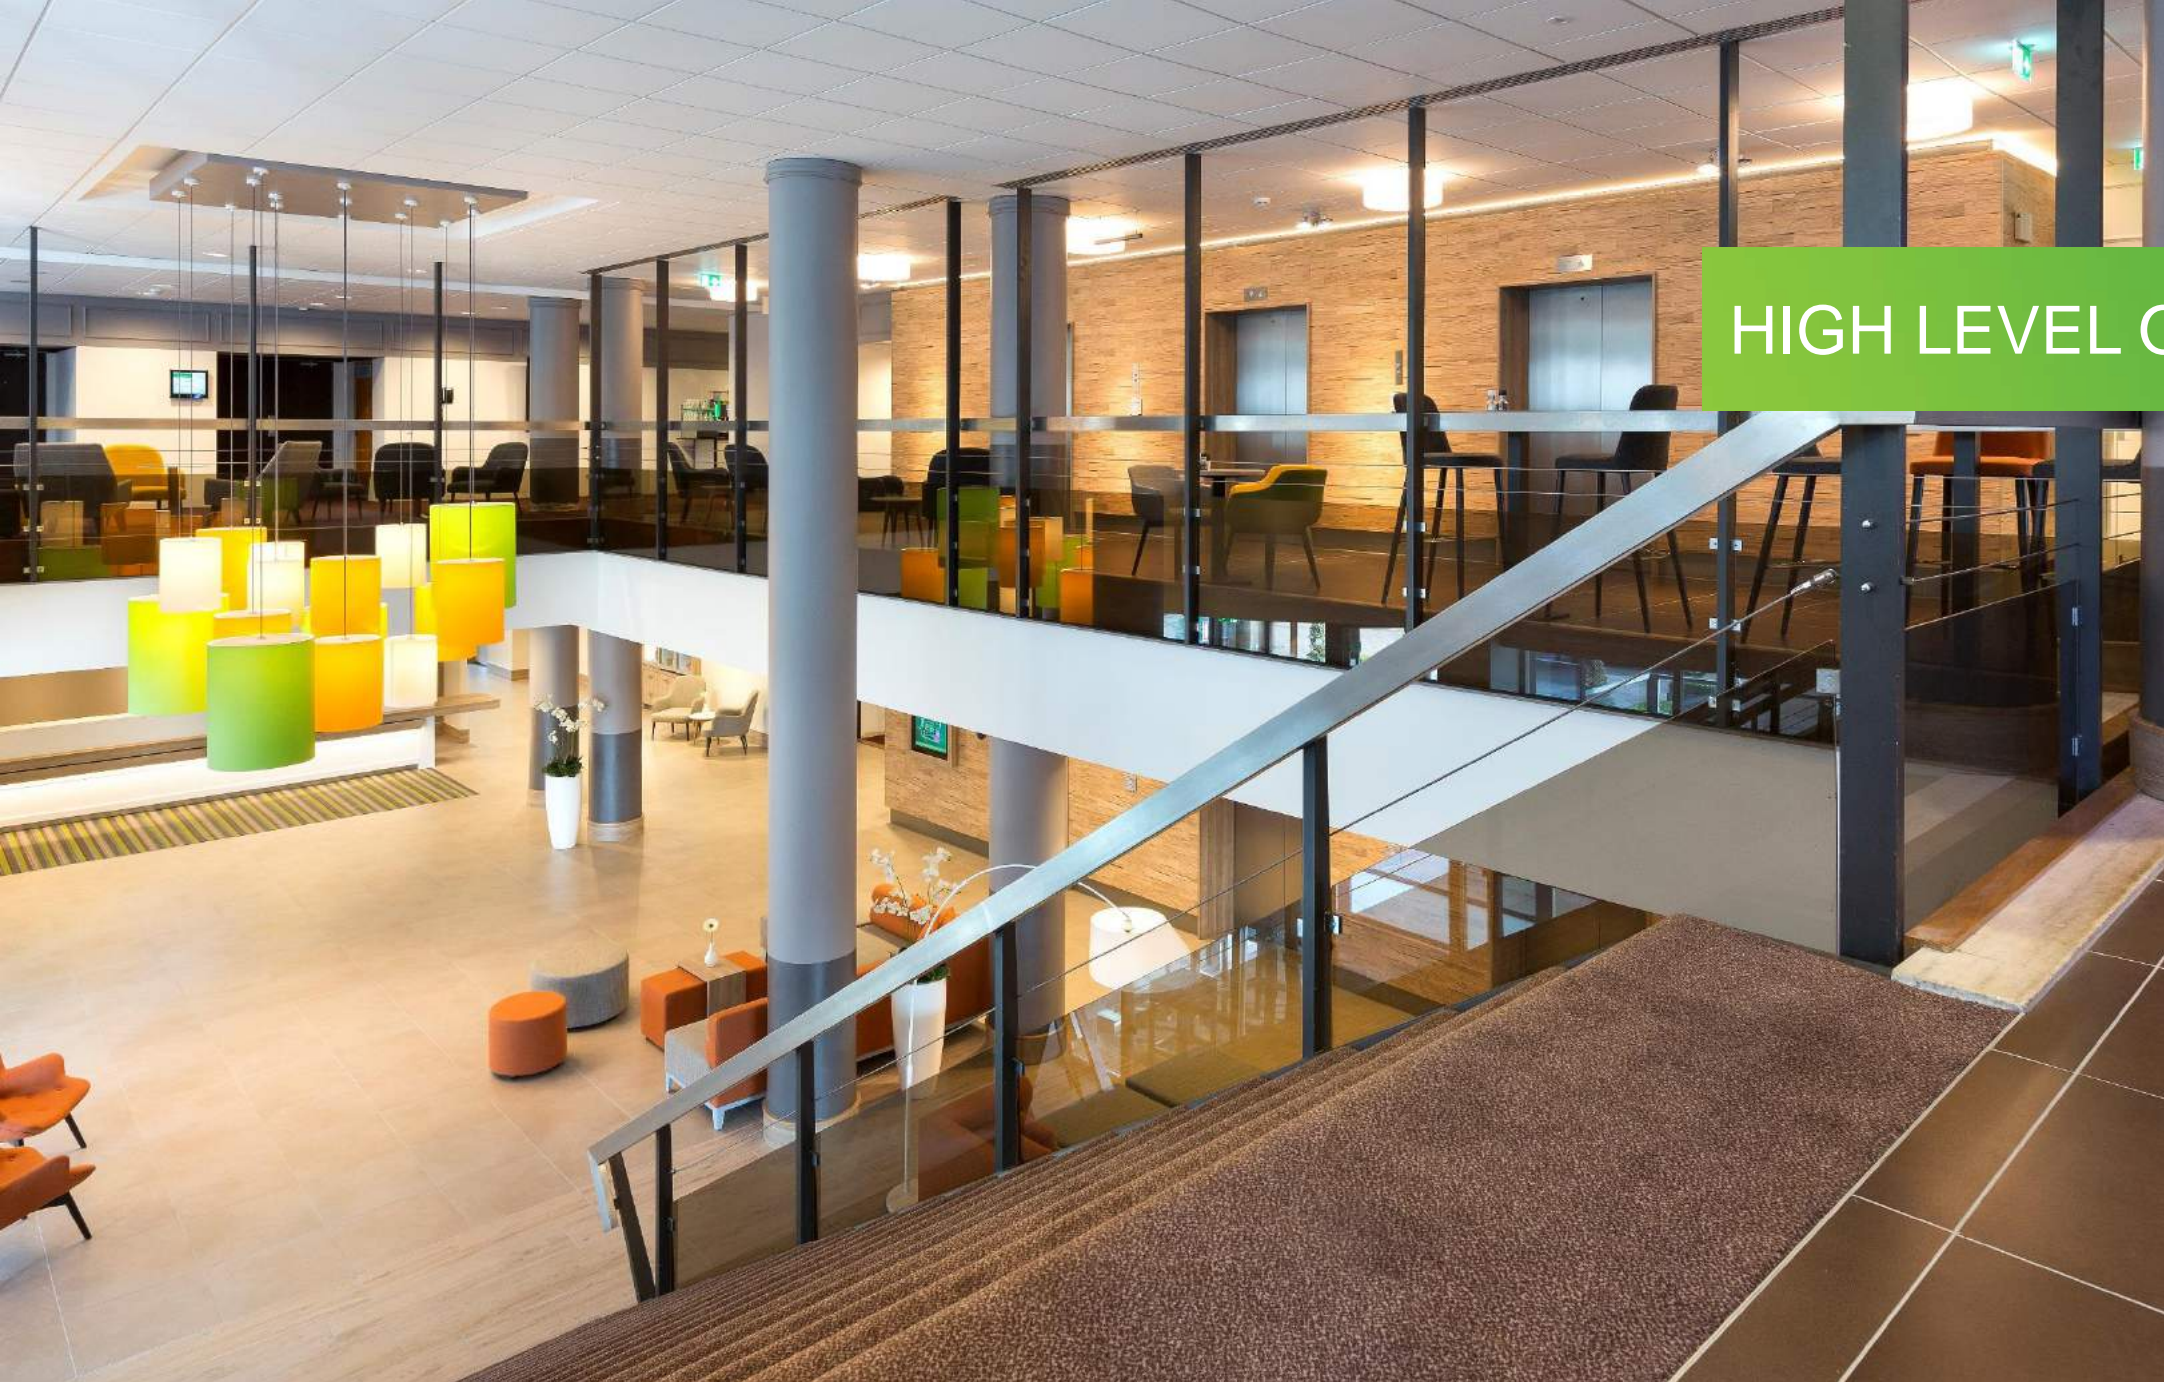

GREAT LOCATION IN A GREEN AREA

CONVENIENTLY SITUATED

WELCOMING & COMFORTABLE

Holiday Inn
Amsterdam

PRIVATE PARKING

LOBBY LOUNGE & E-BAR

POP-UP LOUNGE

STARBUCKS CORNER

ELEVATE YOUR STAY

EVERYTHING TRAVELERS NEED

SPACIOUS, UPPER FLOOR VIEW

GREAT SPACE TO WORK OR RELAX

Holiday Inn
Amsterdam

LUXURIOUS WALK-IN SHOWER

Holiday Inn
Amsterdam

HIGH LEVEL OF SERVICE

BREAKFAST AREA

GAME CORNER

THE PLACE TO MEET FOR ANY TYPE OF MEETING

A large, well-lit conference room with a U-shaped dark wood table. The room features a patterned orange and brown carpet, black chairs, and several water bottles and glasses on the table. Large windows with sheer curtains are on the left wall, and a red accent wall is on the right. The ceiling has recessed lighting.